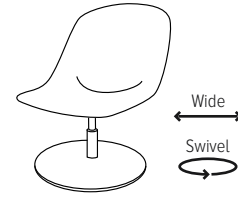

Model: Scoop Lounge 4 Leg Wood
Base Material: Metal
Base Finish: Chrome

Shell Material: Molded Wood / Foamed
Shell Finish: Fully Upholstered

Stacking: No

List Price: $752

Scoop Lounge	Yardage	COM	A	B	C	D	E	F (Felt)	G	H	I
Pyramidal Wood	2	$1085	$1152	$1185	$1232	$1272	$1325	$1392	$1458	$1583	$1689
Pyramidal Metal	2	$1011	$1078	$1111	$1158	$1198	$1251	$1318	$1384	$1509	$1615
4 Star	2	$981	$1048	$1081	$1128	$1168	$1221	$1288	$1354	$1479	$1585
Pedestal	2	$1286	$1353	$1386	$1433	$1473	$1526	$1593	$1659	$1784	$1890

*List Pricing Shown