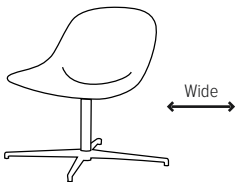

Scoop XL Pricing

Model: Scoop XL 4 Star
Base Material: Metal
Base Finish: Chrome
Shell Material: Molded Wood / Foamed
Shell Finish: Fully Upholstered
Stacking: No

List Price: $861