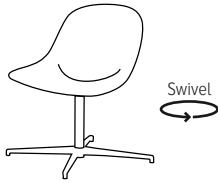

Scoop Pricing

Model: Scoop 4 Star
Base Material: Metal
Base Finish: Chrome
Shell Material: Molded Wood / Foamed
Shell Finish: Fully Upholstered
Stacking: No

List Price: $848