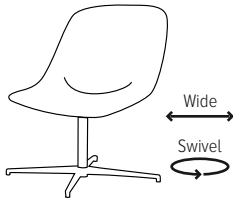

Scoop Lounge Pricing

Model: Scoop Lounge 4 Star
Base Material: Metal
Base Finish: Chrome

Shell Material: Molded Wood / Foamed
Shell Finish: Fully Upholstered

Stacking: No

List Price: $848