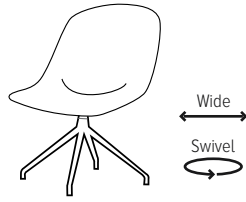

Model: Scoop Lounge Sled
Base Material: Metal
Base Finish: Chrome

Shell Material: Molded Wood / Foamed
Shell Finish: Fully Upholstered

Stacking: No

List Price: $632