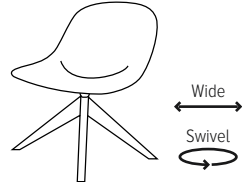

Model: Scoop XL Pyramidal
Base Material: Beech, Ash Wood
Base Finish: Clear, Walnut
Shell Material: Molded Wood / Foamed
Shell Finish: Fully Upholstered
Stacking: No

List Price: $977

Scoop XL	Yardage	COM	A	B	C	D	E	F (Felt)	G	H	I
Pyramidal	1.5	$977	$1027	$1052	$1087	$1117	$1157	$1207	$1257	$1350	$1430
4 Star	1.5	$861	$911	$936	$971	$1001	$1041	$1091	$1141	$1234	$1314
Sled	1.5	$652	$702	$727	$762	$792	$832	$882	$932	$1025	$1105

*List Pricing Shown