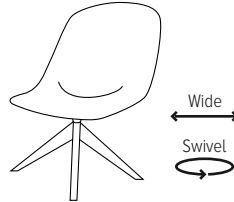

List Price: \$848

**Model:** Scoop Lounge Sled  
**Base Material:** Metal  
**Base Finish:** Chrome

**Shell Material:** Molded Wood / Foamed  
**Shell Finish:** Fully Upholstered

**Stacking:** No

List Price: \$632