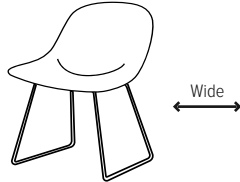

Model: Scoop XL Sled
Base Material: Metal
Base Finish: Chrome
Shell Material: Molded Wood / Foamed
Shell Finish: Fully Upholstered
Stacking: No

List Price: $652