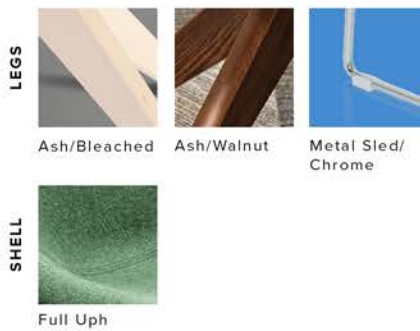

## BASIC Starting at \$341 List

**Legs**  
Metal 4 Leg / Chrome Finish (Optional Arms)  
Wood 4 Leg / Beech with Clear Finish

**Shell** **Lead Time**  
Beech With Clear Finish 10 Days  
Full Uph (Standard Quilting) 15 Days  
FlexPlus™ (Standard Colors) 15 Days

As Shown:  
FlexPlus™  
Chrome Legs

Camira Blazer or Synergy / CF Stinson Colorguard

## SCOOP Starting at \$632 List

**Legs**  
Wood Pyramid / Ash with Bleached Finish  
Wood Pyramid / Ash with Walnut Finish  
Metal Sled / Chrome Finish

**Shell** **Lead Time**  
Fully Upholstered 15 Days